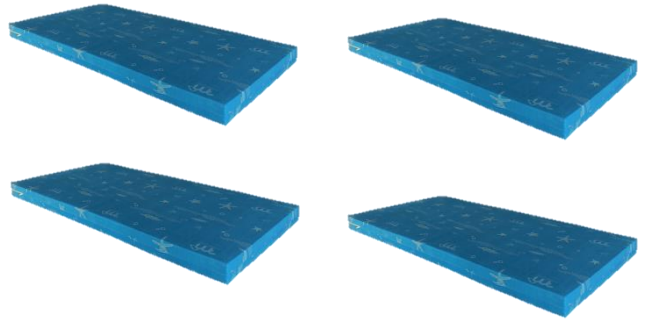

BEDROOM SET #1 x 1 SET

Double size Bed frame with
Headboard (1 piece)

Pillow (2 pieces)

Double -size bed mattress
(1 piece)

Full Bed 3 pcs. Set Linen
(2sets)

Wardrobe (1 piece)

BEDROOM SET #2 x 1 SET

Double Decker Bed (2 pieces)