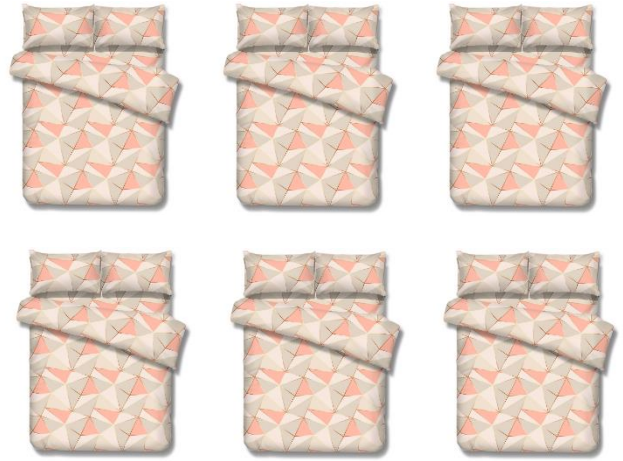

Twin Bed 3 pcs. Set Linen (6sets)